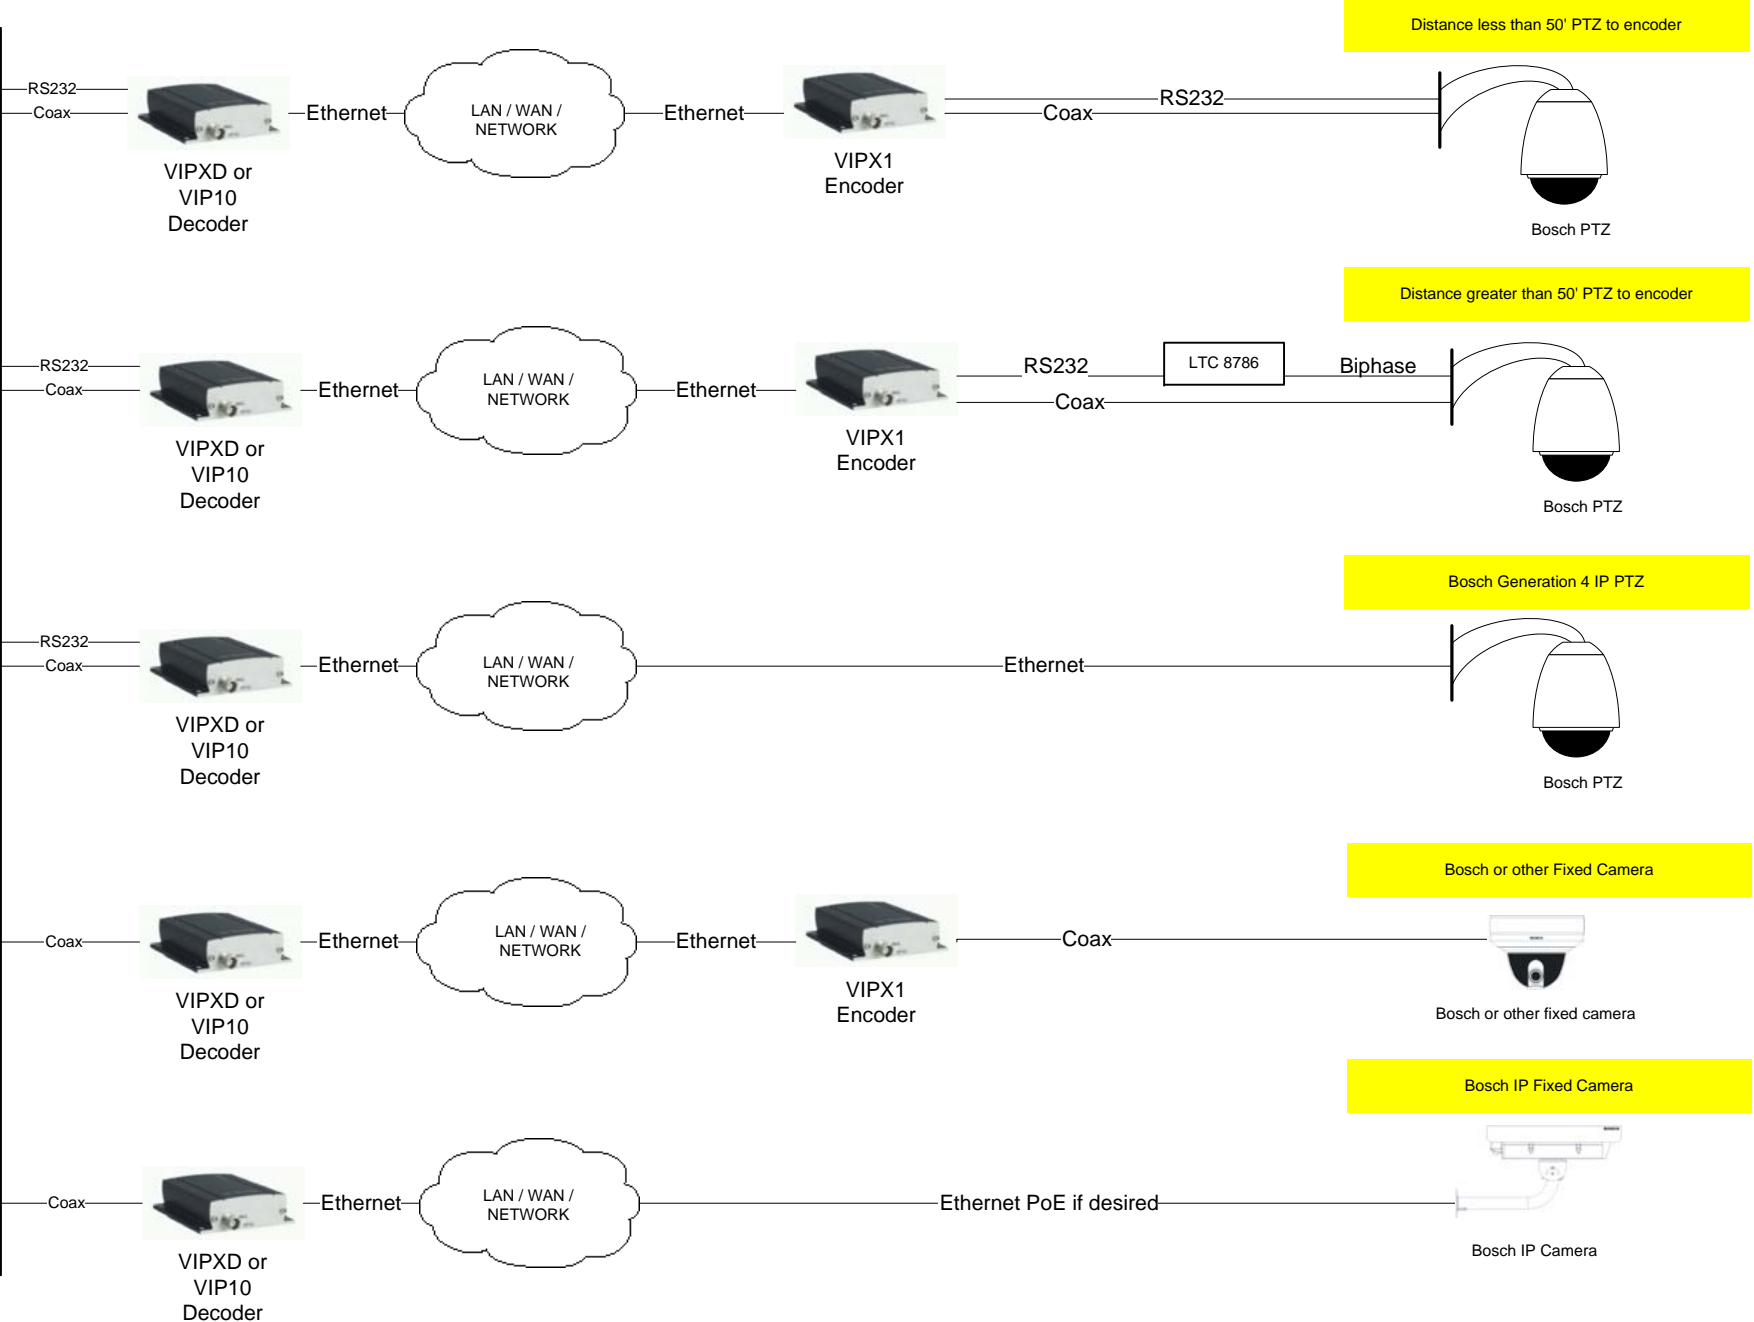

Common Point to Point IP Configurations

(Decoder selection depends on frame rate required)

Additional parts may be required depending on control/recording/viewing equipment at "head-end"

Distance less than 50' PTZ to encoder

Distance greater than 50' PTZ to encoder

Bosch Generation 4 IP PTZ

Bosch or other Fixed Camera

Bosch IP Fixed Camera